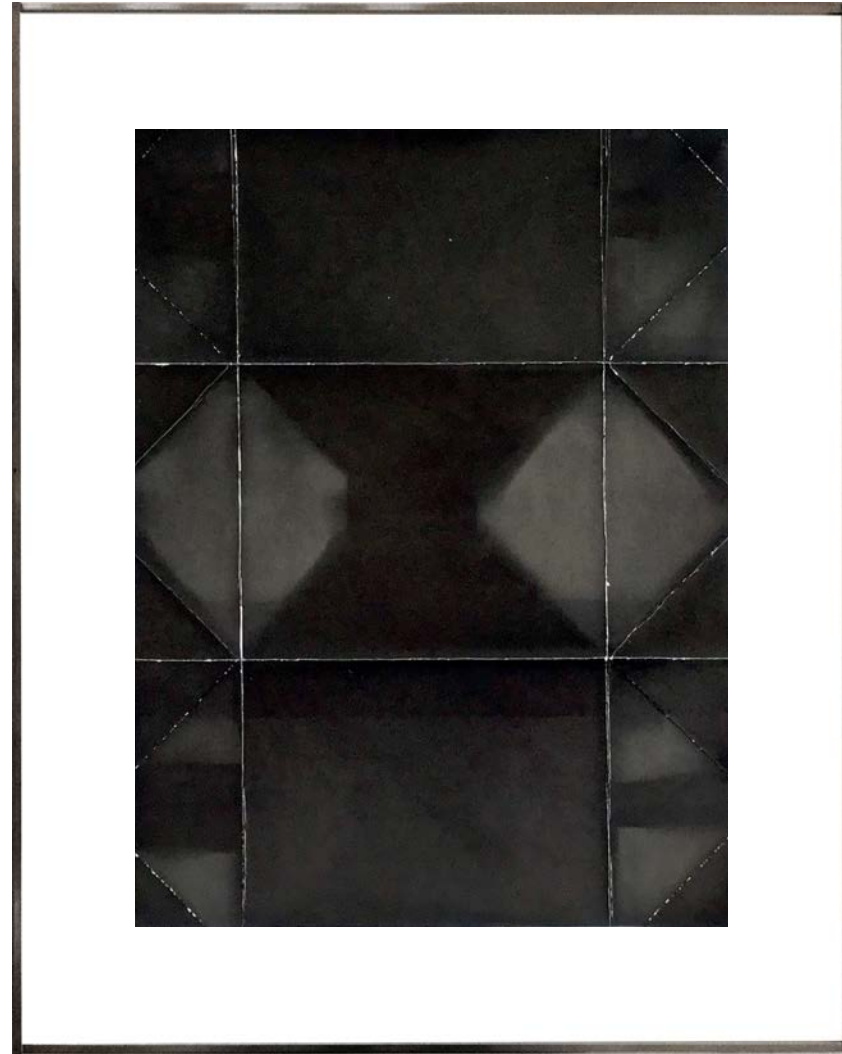

F&D CARTIER

UNFOLDED, 2015 - Black

-triptych

7.09.2015

29.10.2015

29.10.2015

Luminograms on AGFA Brovira silver gelatin 30x40cm photo papers / Stainless steel frames 50x40cm