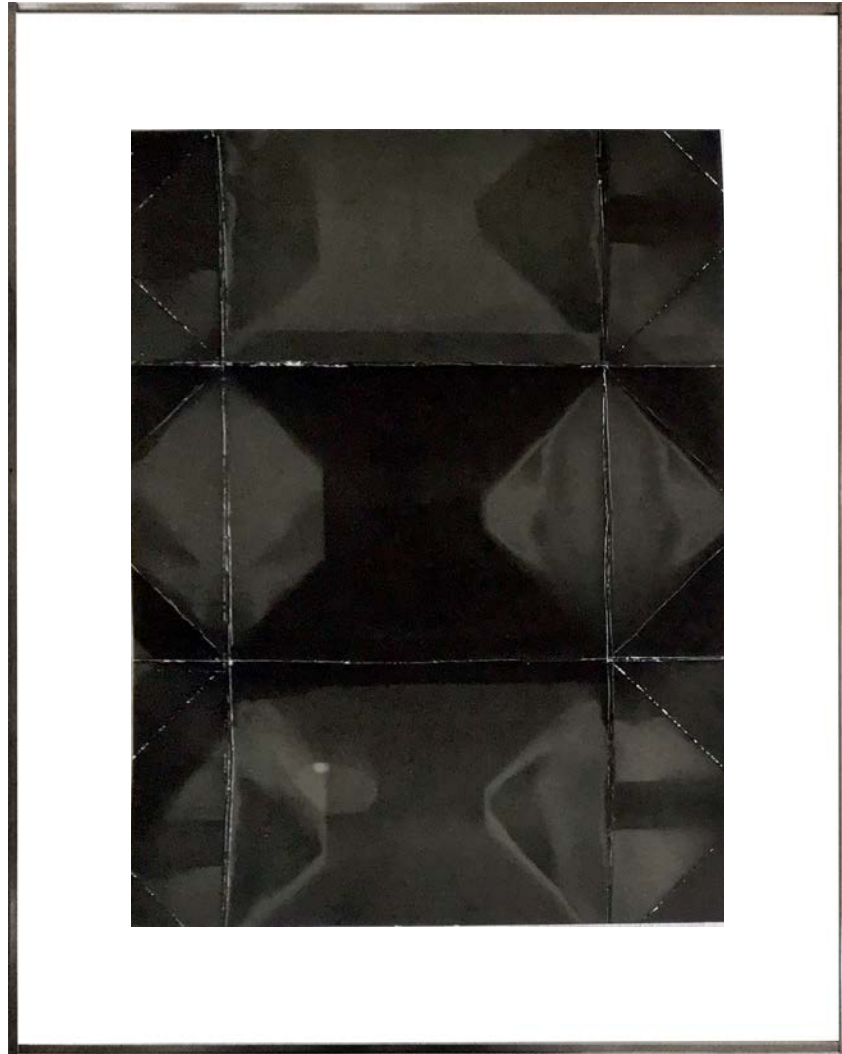

F&D CARTIER

U N F O L D E D, 2015

BLACK-BLACK - ALMOST BLACK - BLACK - BLACK-BIRCH

Series of unique Luminograms

AGFA Brovira

Silver gelatin photo papers 30 x 40 cm - 11 3/4 x 15 3/4 in.

Stainless steel Lehni frames 50x40cm

[www.fdcartier.ch](http://www.fdcartier.ch)

U N F O L D E D Almost Black, 17.10.2015

F&D CARTIER

UNFOLDED, 2015 - Black-Black -triptych 29.10.2015 29.10.2015 29.10.2015

Luminograms on AGFA Brovira silver gelatin 30x40cm photo papers / Stainless steel frames 50x40cm

F&D CARTIER

U N F O L D E D, 2015 - Almost - Black -triptych 17.10.2015 17.10.2015 29.10.2015

Luminograms on AGFA Brovira silver gelatin 30x40cm photo papers / Stainless steel frames 50x40cm

F&D CARTIER

UNFOLDED, 2015 - Black