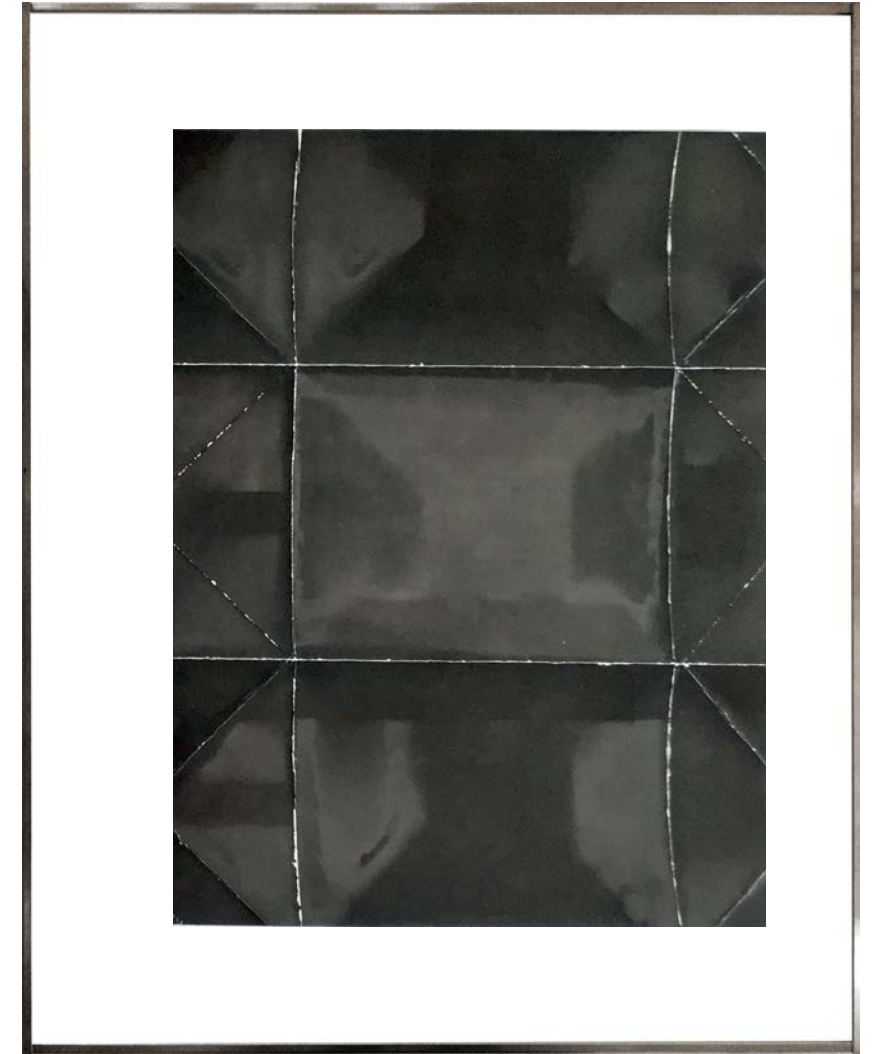

F&D CARTIER

UNFOLDED, 2015 - Black

-triptych

7.09.2015

29.10.2015

29.10.2015

Luminograms on AGFA Brovira silver gelatin 30x40cm photo papers / Stainless steel frames 50x40cm