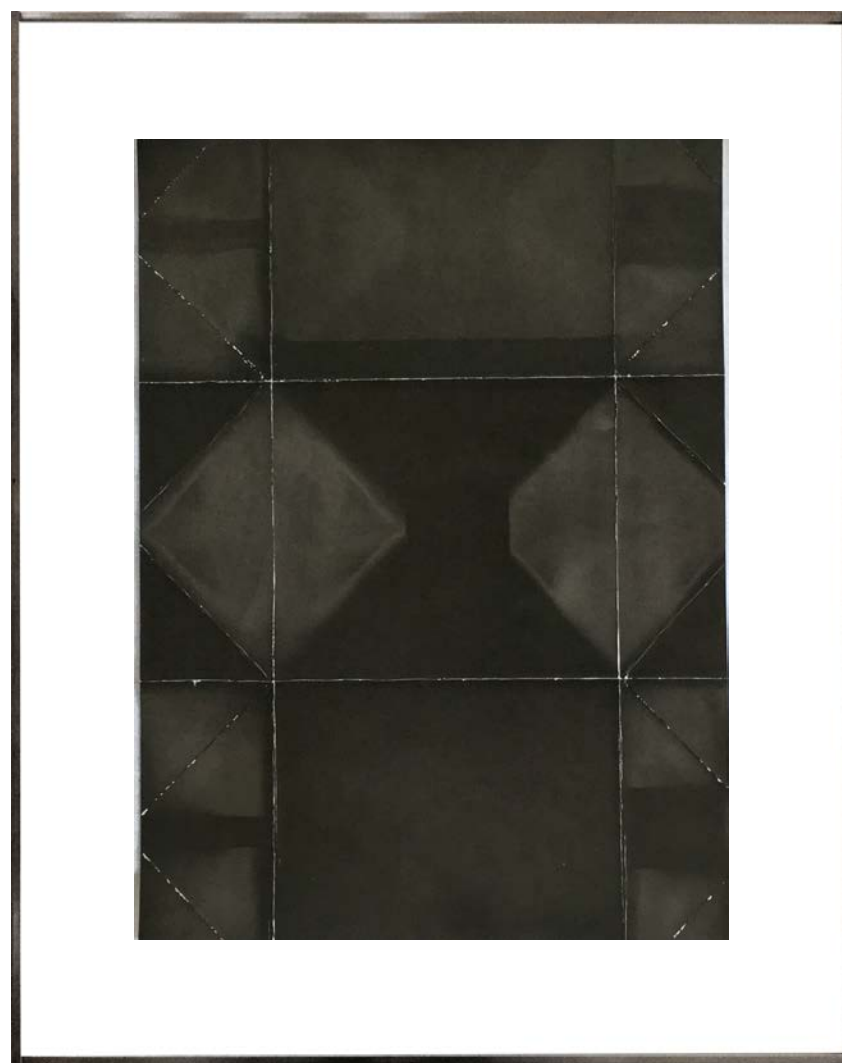

F&D CARTIER

U N F O L D E D, 2015

BLACK-BLACK - ALMOST BLACK - BLACK - BLACK-BIRCH

Series of unique Luminograms

AGFA Brovira

Silver gelatin photo papers 30 x 40 cm - 11 3/4 x 15 3/4 in.

Stainless steel Lehni frames 50x40cm

[www.fdcartier.ch](http://www.fdcartier.ch)

U N F O L D E D Almost Black, 17.10.2015

F&D CARTIER

UNFOLDED, 2015 - Black-Black -triptych 29.10.2015 29.10.2015 29.10.2015

Luminograms on AGFA Brovira silver gelatin 30x40cm photo papers / Stainless steel frames 50x40cm