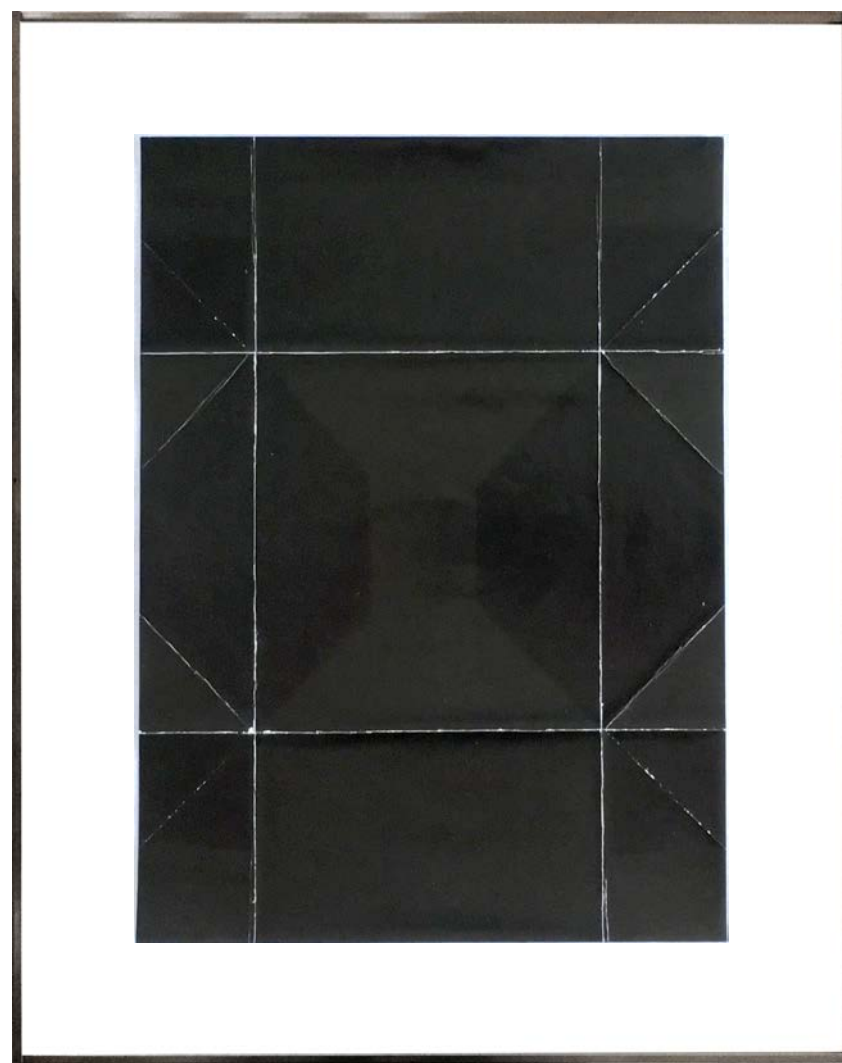

F&D CARTIER

U N F O L D E D, 2015

BLACK-BLACK - ALMOST BLACK - BLACK - BLACK-BIRCH

Series of unique Luminograms

AGFA Brovira

Silver gelatin photo papers 30 x 40 cm - 11 3/4 x 15 3/4 in.

Stainless steel Lehni frames 50x40cm

[www.fdcartier.ch](http://www.fdcartier.ch)

U N F O L D E D Almost Black, 17.10.2015

F&D CARTIER

UNFOLDED, 2015 - Black-Black -triptych 29.10.2015 29.10.2015 29.10.2015

Luminograms on AGFA Brovira silver gelatin 30x40cm photo papers / Stainless steel frames 50x40cm

F&D CARTIER

U N F O L D E D, 2015 - Almost - Black -triptych 17.10.2015 17.10.2015 29.10.2015

Luminograms on AGFA Brovira silver gelatin 30x40cm photo papers / Stainless steel frames 50x40cm

F&D CARTIER

UNFOLDED, 2015 - Black